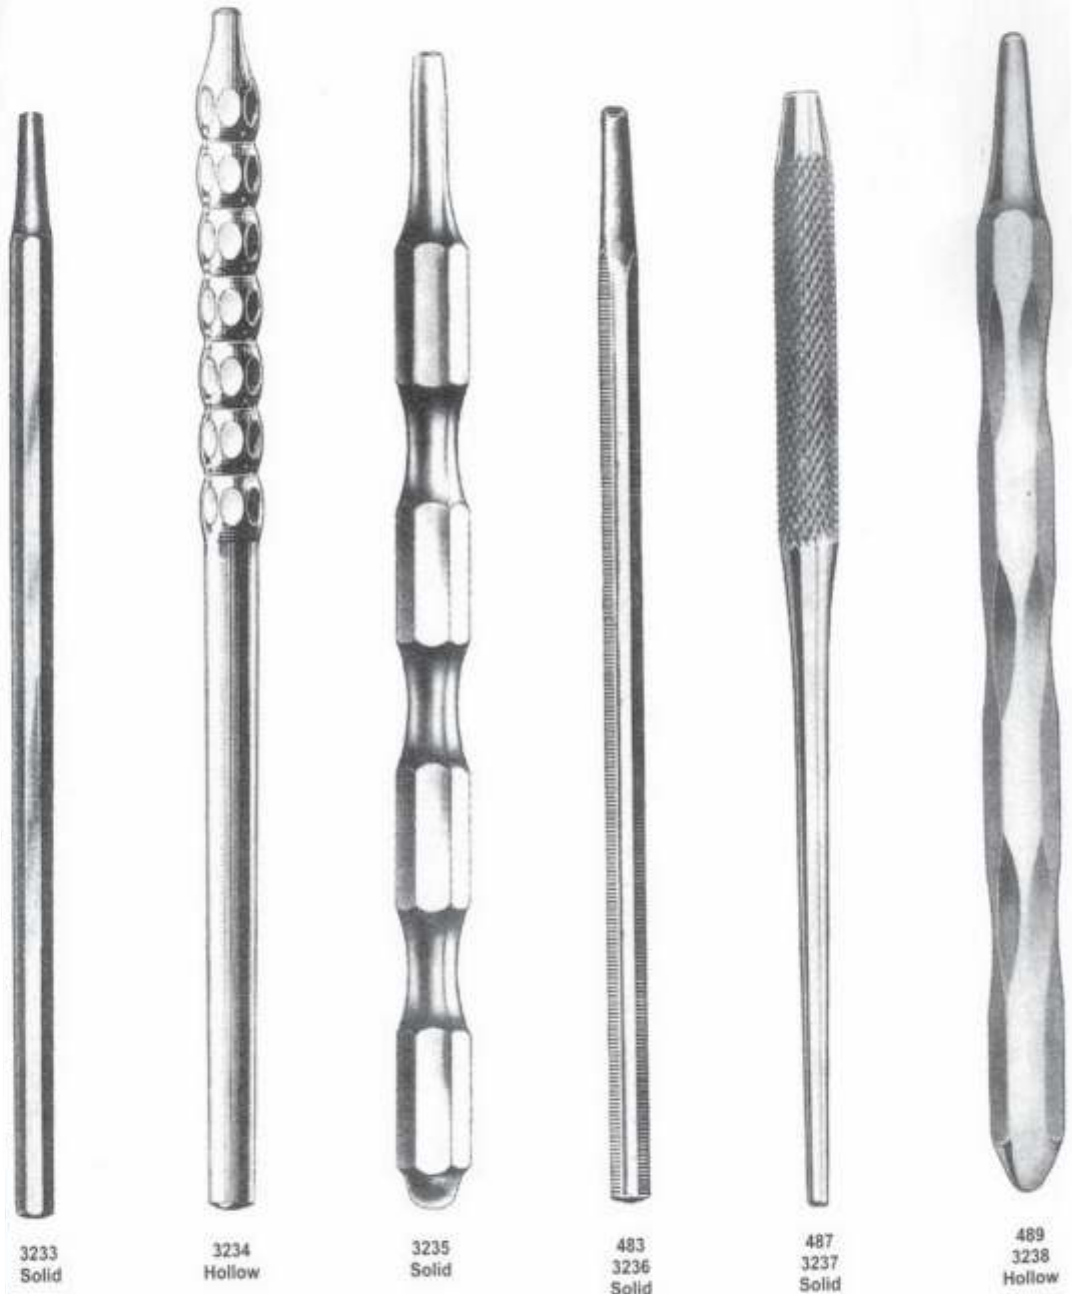

Handles For Mouth Mirrors

Note :- Available Both in European & American Thread