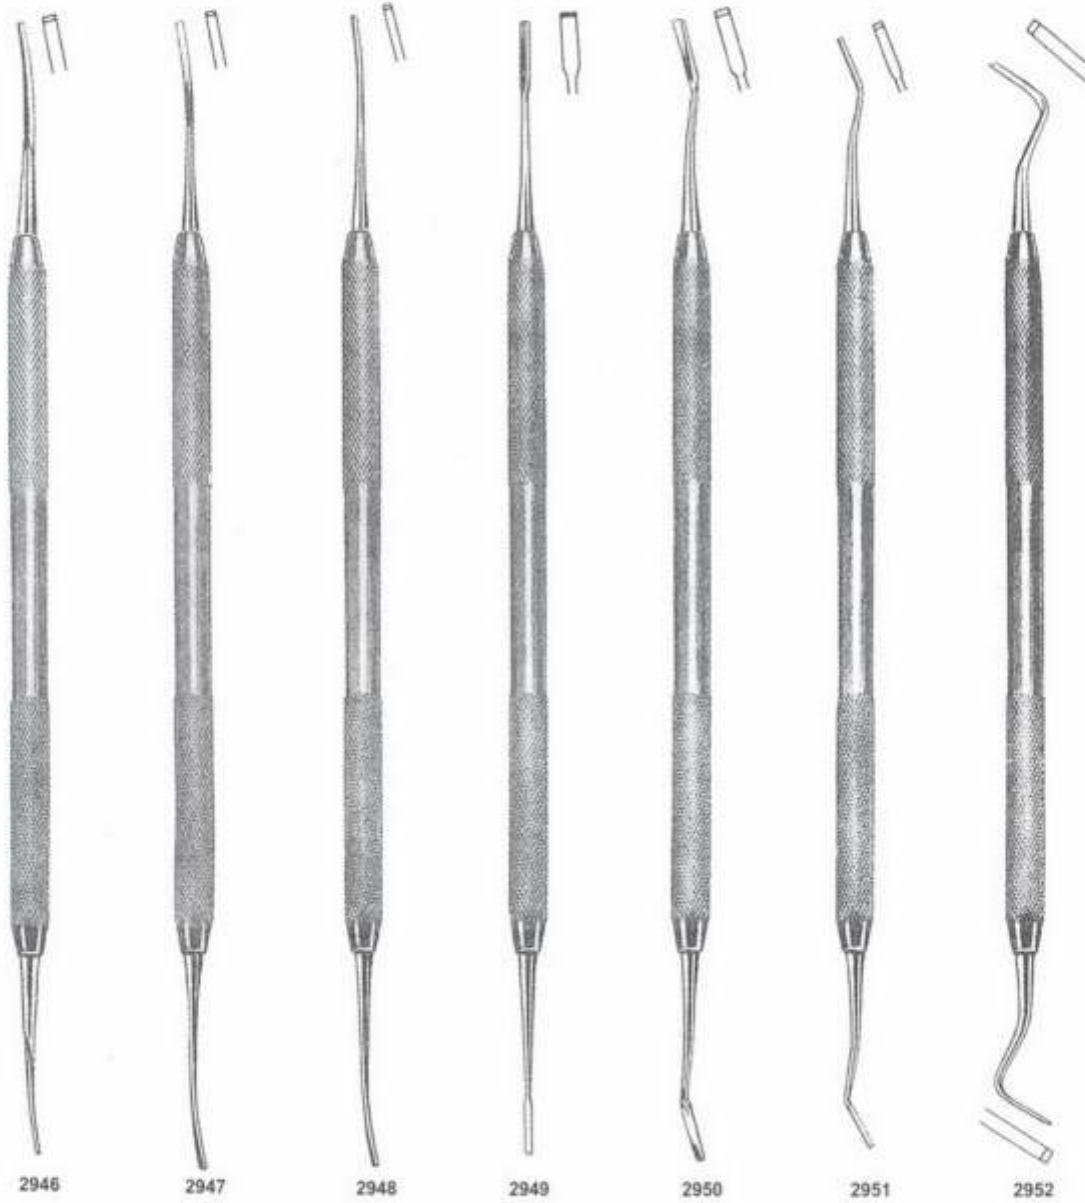

Cavity
Preparation
Instruments

Schmelzinstrumente
Instrumentos Para Esmalte
Instruments à émail

Cutting Instruments

For use in planing and cleaving enamel.

Available single-end: 7straight(15) (Cp7).