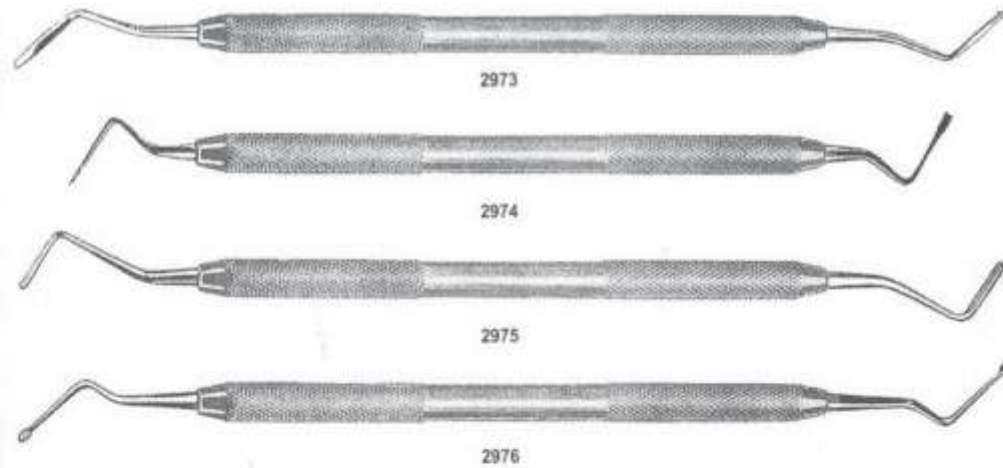

GINGIVAL CORD PACKERS