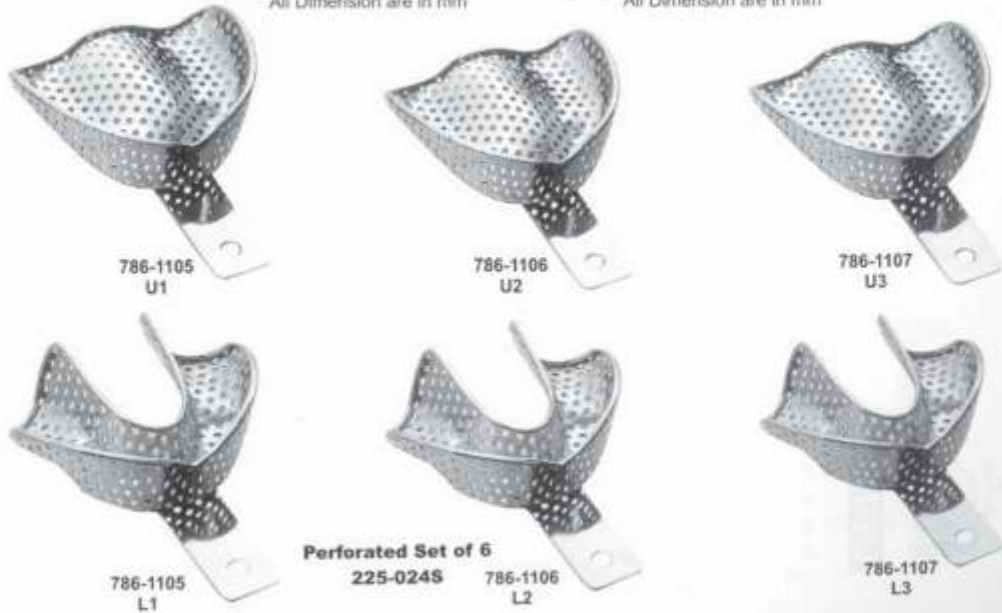

All the above impression trays are available in these 3 sizes

**UPPER**

	U1	U2	U3
A	67	64	57
B	81	71	70

All Dimension are in mm

**LOWER**

	L1	L2	L3
A	60	57	54
B	81	79	76

All Dimension are in mm

786-1105  
U1