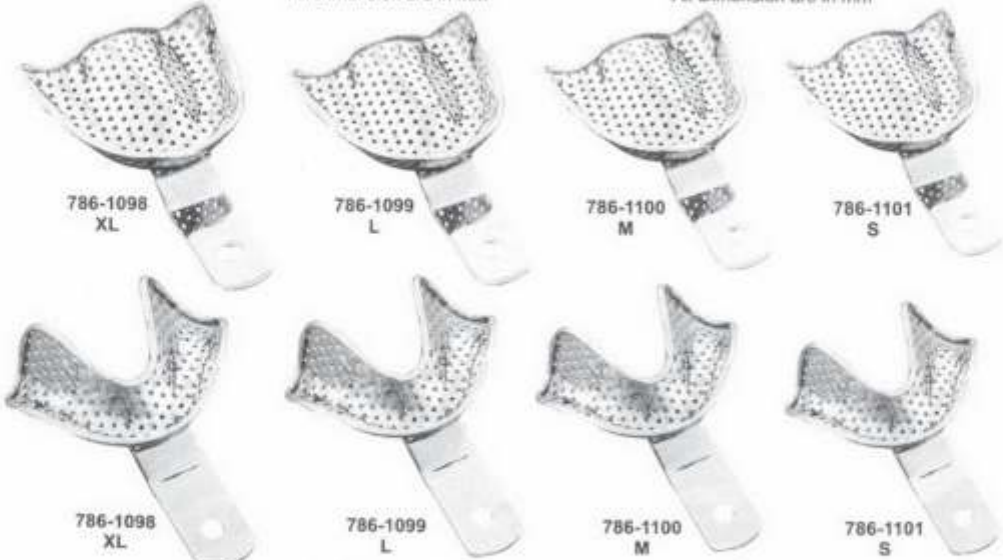

#### Solid Full Denture Set of 8 786-011wa

All the above impression trays are available in these 4 sizes

UPPER	All Dimension are in mm			
	XL	L	M	S
A	70	67	64	60
B	79	76	70	73

LOWER	All Dimension are in mm			
	XL	L	M	S
A	64	64	60	57
B	86	70	73	70