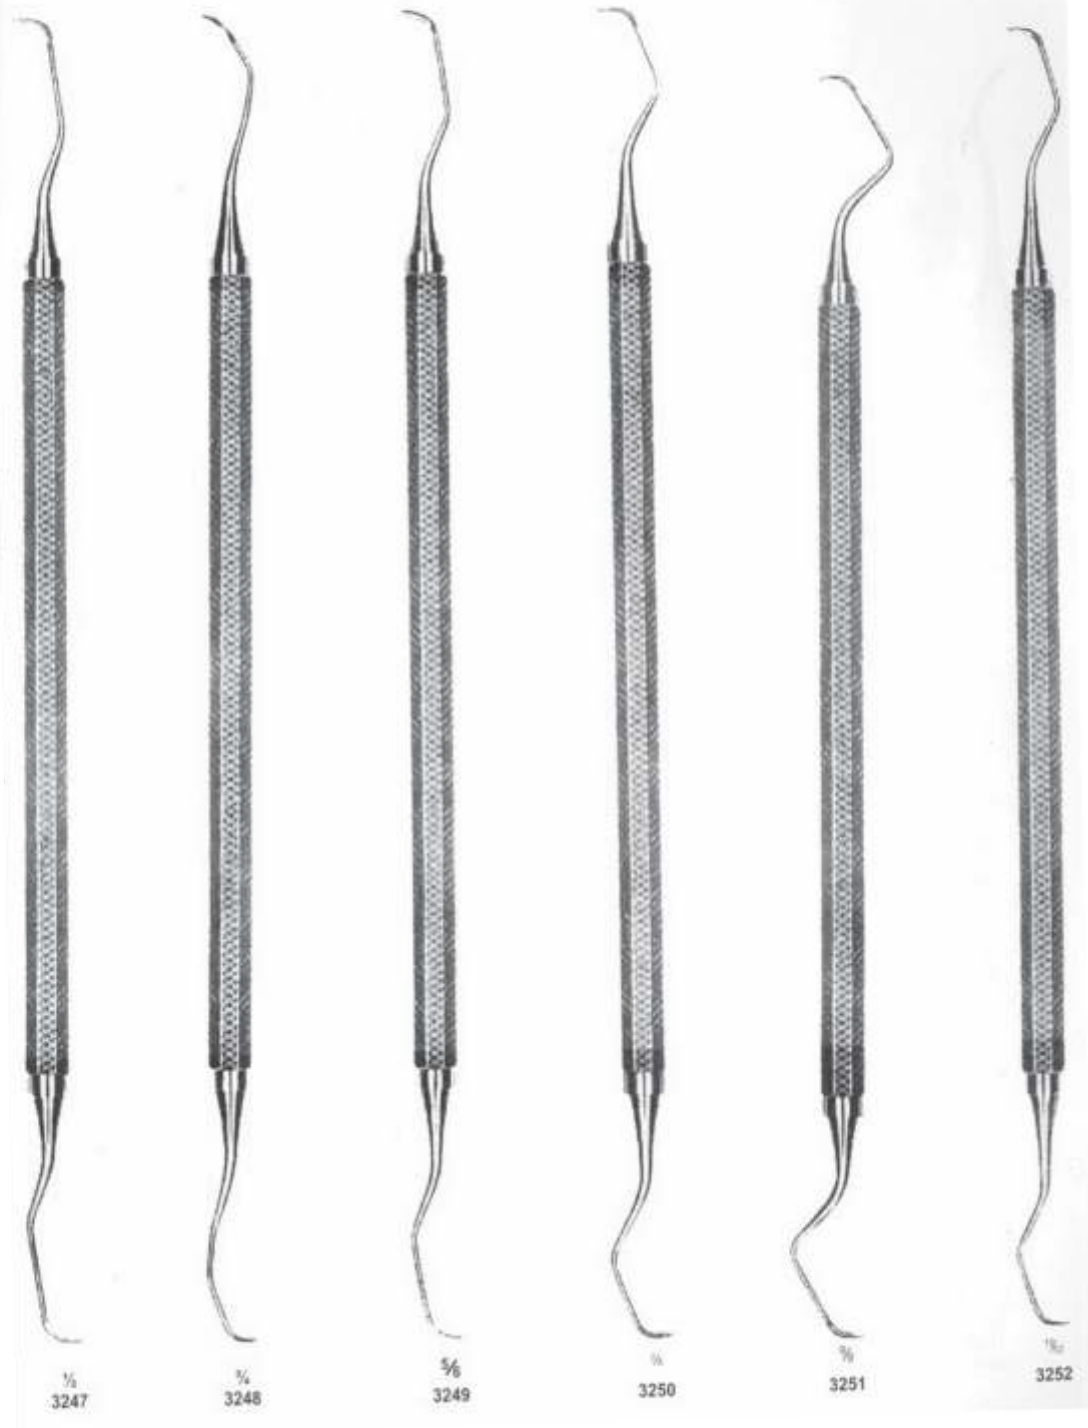

Simple Thread

- 3-6
- 3244 (2 cm)
- 3244 (2.2 cm)
- 3244 (2.4 cm)
- 3244 (2.6 cm)
- Plain

With Cone-socket

- 3-6
- 3245 (2 cm)
- 3245 (2.2 cm)
- 3245 (2.4 cm)
- 3245 (2.6 cm)
- Magnifying

With Cone-socket

- 3-6
- 3246 (2 cm)
- 3246 (2.2 cm)
- 3246 (2.4 cm)
- 3246 (2.6 cm)
- Plain

### Gracey Curettes

### Gracey Currettes