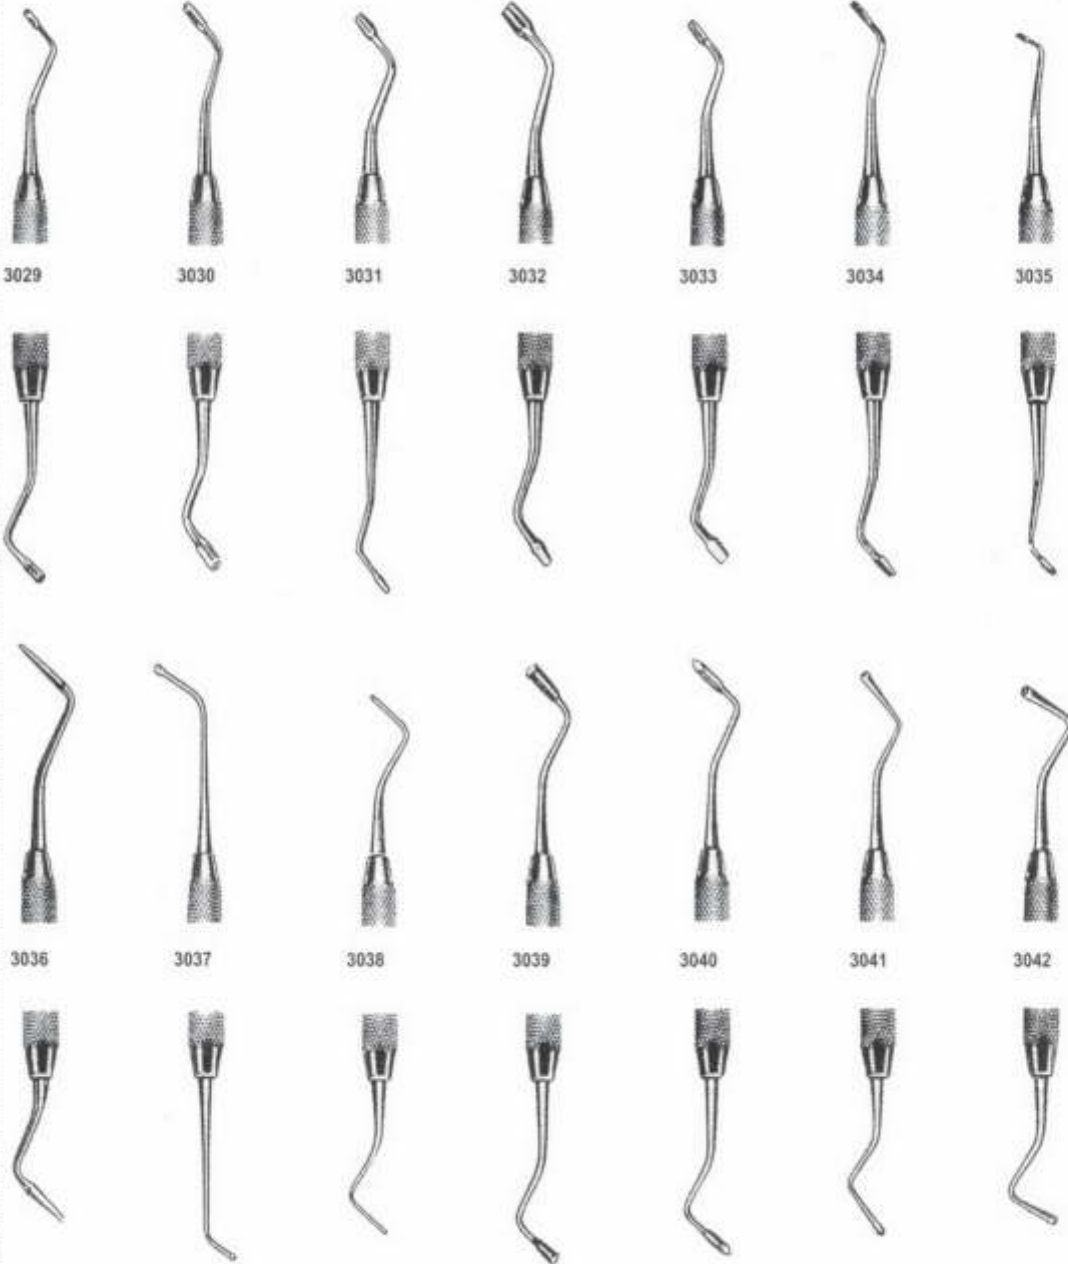

#### GINGIVAL CORD PACKERS

CELLULOID STRIPS  
2977

MATRIX STRIPS  
2978

#### ARTICULATING PAPER FORCEPS

\* Also available non-serrated.

Amalgam Instruments

Amalgam Instrumente  
Instrumentos Para Amalgama  
Instruments À Amalgame

AMALGAM PLUGGERS

Also available Non-serrated (PLG1/2NS)  
Also available Non-Serrated (PLGO/1NS)

### Amalgam Instruments

Amalgam Instrumente  
Instrumentos Para Amalgama  
Instruments À Amalgame

#### AMALGAM PLUGGERS