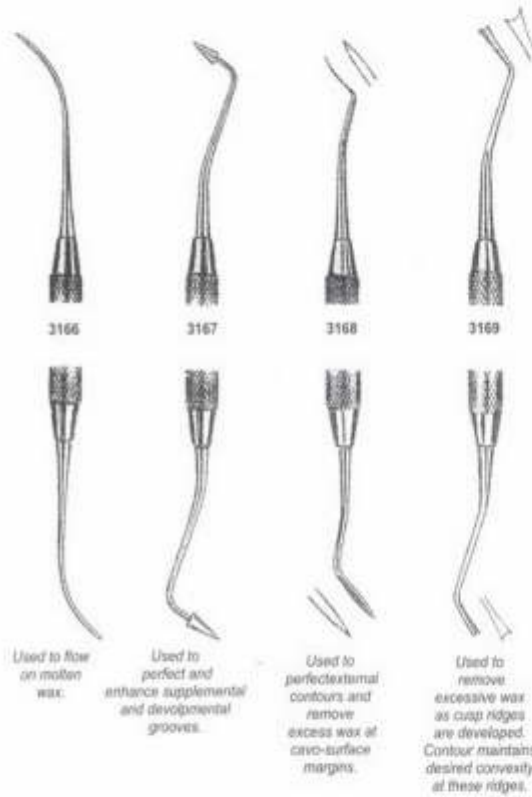

WAXING INSTRUMENTS

Used to flow on molten wax. 3166

Used to perfect and enhance supplemental and developmental grooves. 3167

Used to perfect axial contours and remove excess wax at cavo-surface margins. 3168