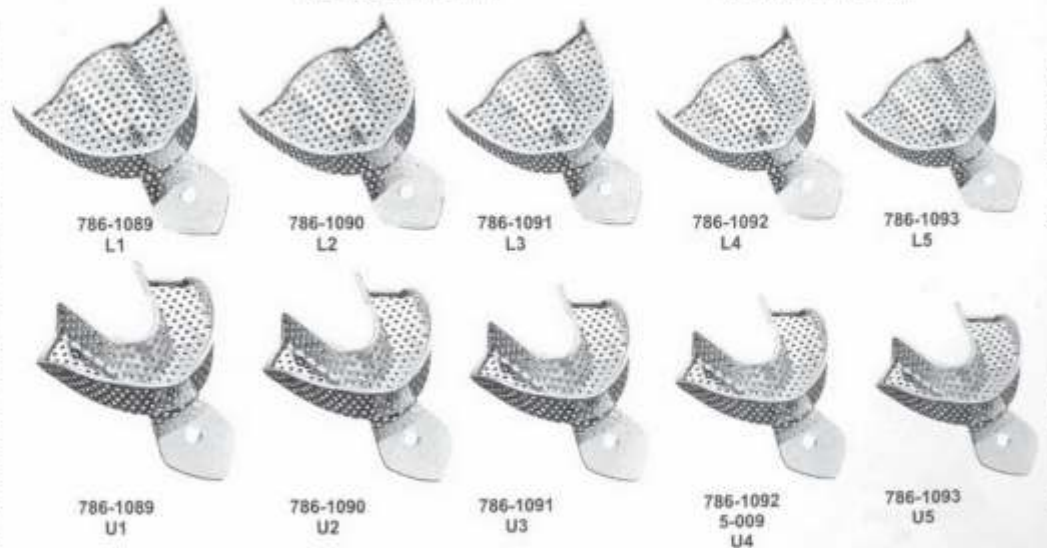

Perforated Partial Set of 10 786-010wa