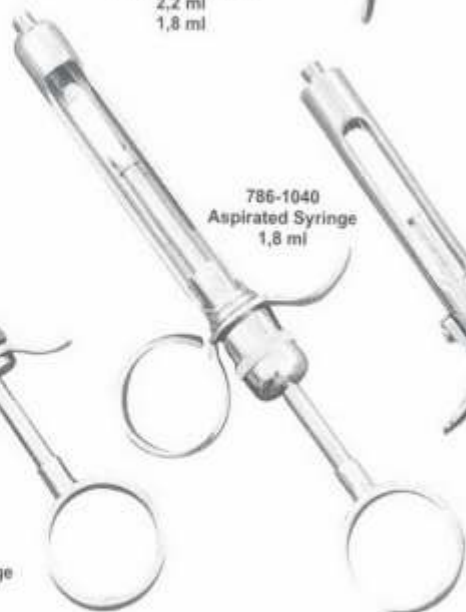

Dental Cartridge Syringes

Available Thread:- Inches & Metric